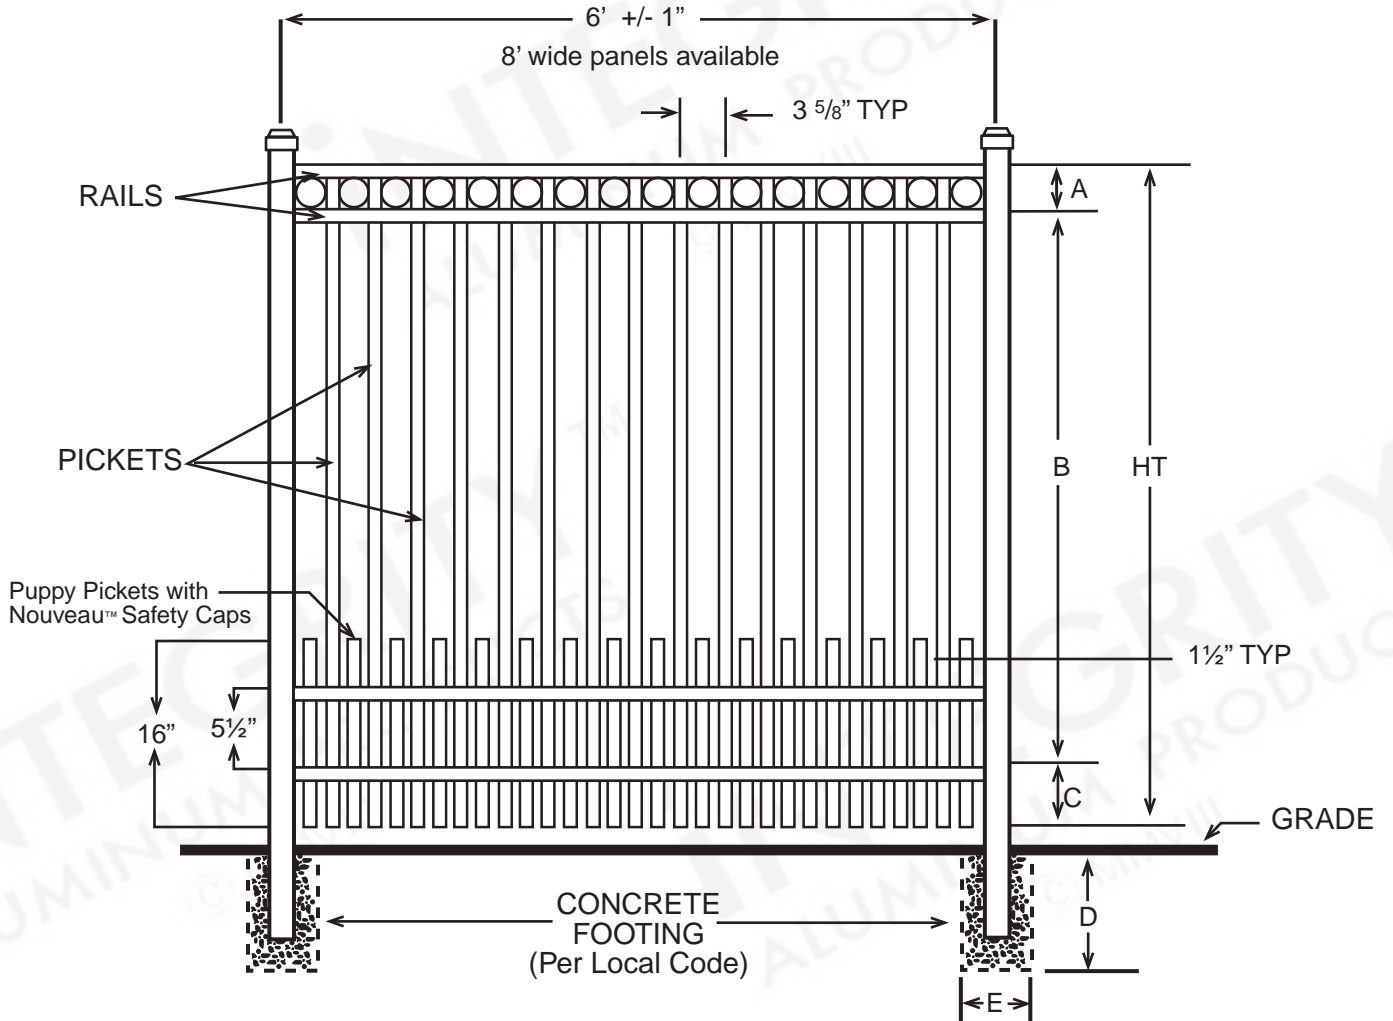

iNTEGRITY™
ALUMINUM PRODUCTS
800.762.8876

NAPA VALLEY™ PREMIER w/ PUPPY PICKETS

DIMENSIONS					
HT	A	B	C	D	E
3'	4½"	26"	5½"	Per Local Code	
3½'	4½"	32"	5½"	Per Local Code	
4'	4½"	38"	5½"	Per Local Code	
5'	4½"	50"	5½"	Per Local Code	
6'	4½"	62"	5½"	Per Local Code	
All Dimensions Are Nominal					

SPECIFICATIONS COMMERCIAL PREMIER	
Posts Available	2" x 2" x .080 Wall 2" x 2" x .125 Wall 2½" X 2½" X .100 Wall 3" x 3" x .125 Wall
Horizontal Rails Side Walls Top Walls	1⅜" x 1¼" .088" .065"
Pickets Picket Spacing	¾" x ¾" x .055 Wall 3⅝" and 1½"
Heights Available	3, 3½, 4, 5 & 6 Ft.
Widths Available	6 & 8 Ft.