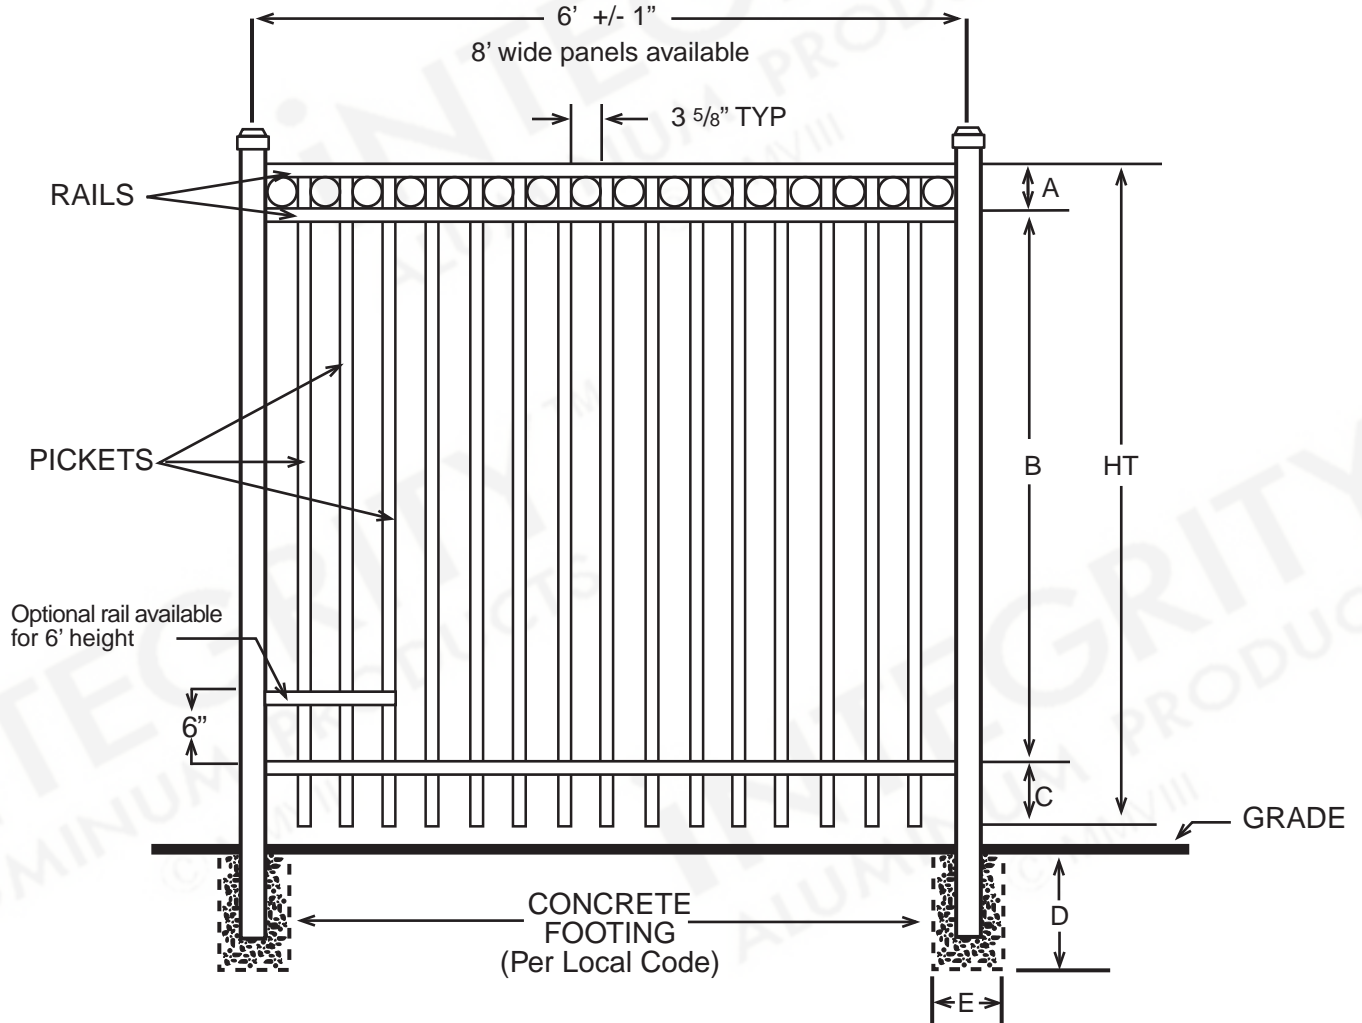

iNTEGRITY™
 ALUMINUM PRODUCTS
 800.762.8876

NAPA VALLEY™
 PREMIER

DIMENSIONS					
HT	A	B	C	D	E
3'	4½"	26"	5½"	Per Local Code	
3½'	4½"	32"	5½"	Per Local Code	
4'	4½"	38"	5½"	Per Local Code	
5'	4½"	50"	5½"	Per Local Code	
6'	4½"	62"	5½"	Per Local Code	
All Dimensions Are Nominal					

SPECIFICATIONS COMMERCIAL PREMIER	
Posts Available	2" x 2" x .080 Wall 2" x 2" x .125 Wall 2½" X 2½" X .100 Wall 3" x 3" x .125 Wall
Horizontal Rails Side Walls Top Walls	1⅜" x 1¼" .088" .065"
Pickets Picket Spacing	¾" x ¾" x .055 Wall 3⅝"
Heights Available	3, 3½, 4, 5 & 6 Ft.
Widths Available	6 & 8 Ft.

SPECIFICATIONS COMMERCIAL PREMIER	
Posts Available	2" x 2" x .080 Wall 2" x 2" x .125 Wall 2½" X 2½" X .100 Wall 3" x 3" x .125 Wall
Horizontal Rails Side Walls Top Walls	1⅜" x 1¼" .088" .065"
Pickets Picket Spacing	¾" x ¾" x .055 Wall 1½"
Heights Available	3, 3½, 4, 5 & 6 Ft.
Widths Available	6 & 8 Ft.

SPECIFICATIONS COMMERCIAL PREMIER	
Posts Available	2" x 2" x .080 Wall 2" x 2" x .125 Wall 2½" X 2½" X .100 Wall 3" x 3" x .125 Wall
Horizontal Rails Side Walls Top Walls	1⅜" x 1¼" .088" .065"
Pickets Picket Spacing	¾" x ¾" x .055 Wall 3⅝" and 1½"
Heights Available	3, 3½, 4, 5 & 6 Ft.
Widths Available	6 & 8 Ft.