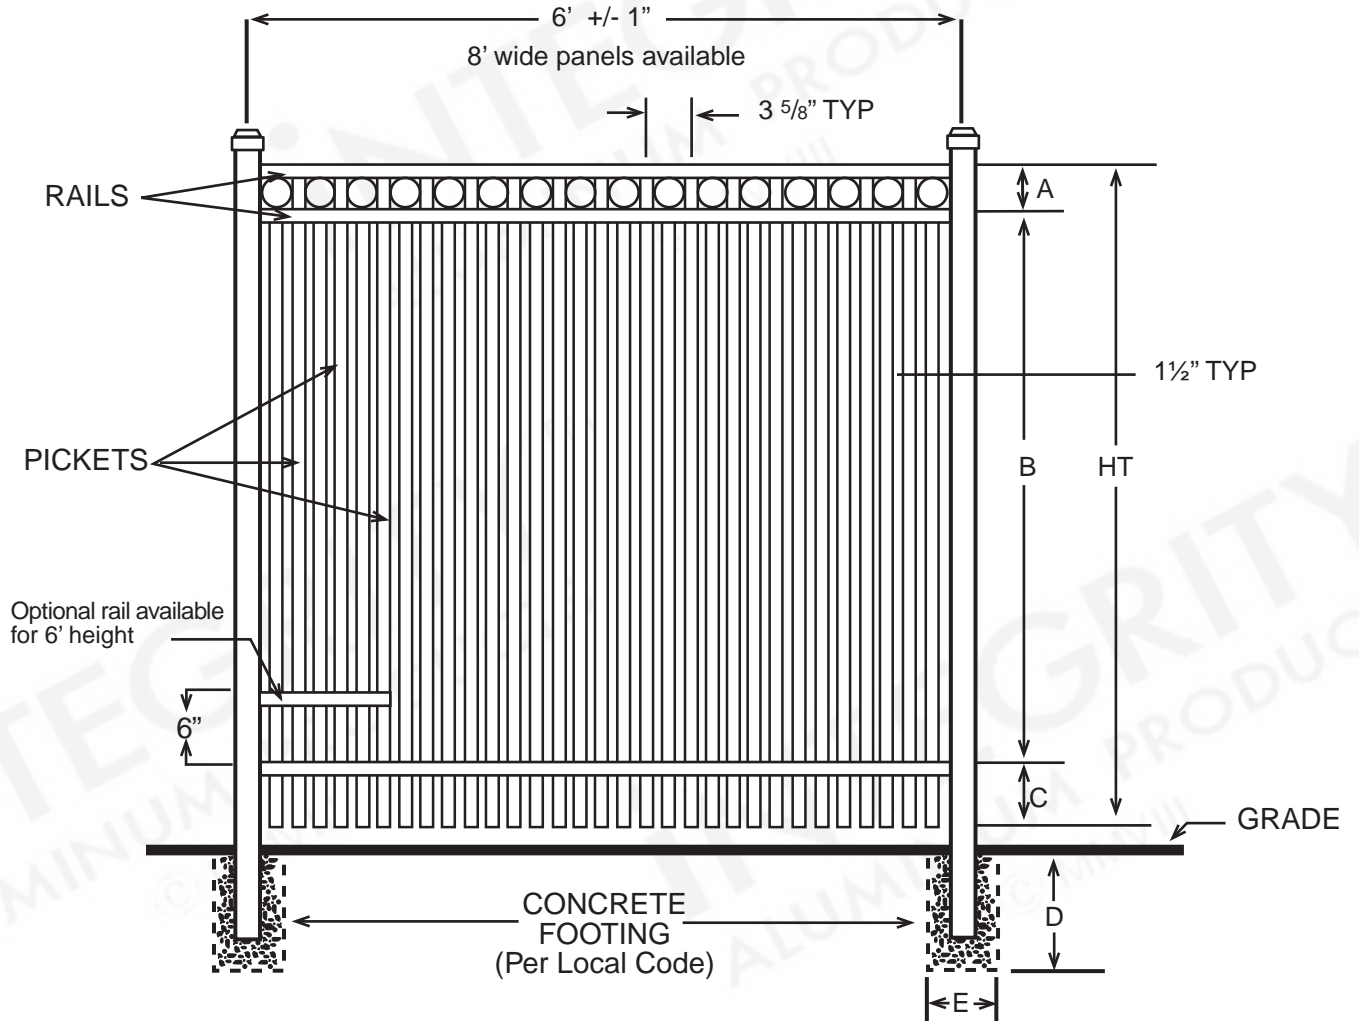

iNTEGRITY™
ALUMINUM PRODUCTS
800.762.8876

NAPA VALLEY™ PREMIER EXTREME

DIMENSIONS					
HT	A	B	C	D	E
3'	4½"	26"	5½"	Per Local Code	
3½'	4½"	32"	5½"	Per Local Code	
4'	4½"	38"	5½"	Per Local Code	
5'	4½"	50"	5½"	Per Local Code	
6'	4½"	62"	5½"	Per Local Code	
All Dimensions Are Nominal					

SPECIFICATIONS COMMERCIAL PREMIER	
Posts Available	2" x 2" x .080 Wall 2" x 2" x .125 Wall 2½" X 2½" X .100 Wall 3" x 3" x .125 Wall
Horizontal Rails Side Walls Top Walls	1⅜" x 1¼" .088" .065"
Pickets Picket Spacing	¾" x ¾" x .055 Wall 1½"
Heights Available	3, 3½, 4, 5 & 6 Ft.
Widths Available	6 & 8 Ft.